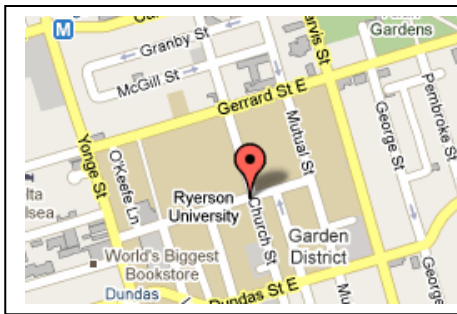

Directions to Oakham House, Ryerson University

Oakham House Student Centre
63 Gould Street, Toronto, ON M5B1E9

One block north of Yonge and Dundas on Gould St., 2.5 blocks east of Yonge

Nearest subway: Dundas on the Yonge line

Nearest parking: Church St. just south of Gould